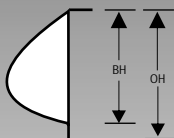

MEASUREMENT GUIDE Top Rail Eyebrow™

MEASUREMENT LEGEND

OW	=	Overall Width
OH	=	Overall Height
BW	=	Bubble Width
BH	=	Bubble Height

EyeBrow™ to Round off the Trailer Top Corner Only

Model No.	Overall Height	Overall Width	Bubble Width	Bubble Height
NC-EBU	10.00	79-96.00	96.00	8.50
NC-EB93	10.00	93.00	93.00	8.50
NC-EB88	10.00	88.00	88.00	8.50
NC-AL	14.00	88.00	88.00	12.75
NC-EB83	10.00	83.00	83.00	8.50
NC-EB79	10.00	79.00	79.00	8.50

Don't see the size you need? We have over 50 other models not listed above.
Please call and let us assist you.
Toll-Free: 800-227-3266