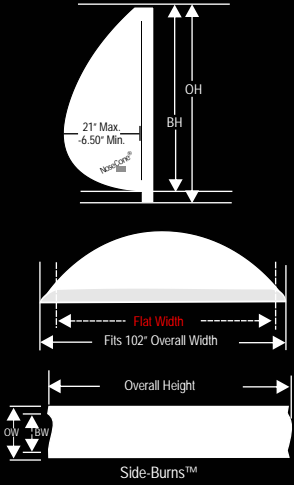

Semi-Trailer Models

FOR TECHNICAL ASSISTANCE CALL:
800-227-3266

MEASUREMENT GUIDE Custom Fit Models

Custom Models include (2) two incandescent marker lights. Holes pre-cut unless otherwise specified.

Custom Mount Models Fit Specific Trailer Corner Design

Model No.	Trailer Corner Type	Overall Height	Trailer Flat Width	Bubble Height
NC60-02	Square	60.00	102.00	58.00
NC3-2	3" Radius	58.00	96.00	56.00
NC5-2	5" Radius	60.00	92.00	57.00
NC65-2	6" Radius	60.00	88.00	57.00
NC10-2	10" Radius	60.00	83.00	57.50
NC6-2	6" Angle	60.00	94.00	57.50
NC7-2	7" Angle	60.00	93.00	57.00
NC9-2	9" Angle¹	57.00	91.50	54.00
NC68-2	9" Angle²	68.00	92.00	64.50
NC95-2	BeeVee	60.00	86.00	57.50
Side-Burns™	Trailer Corner Type	Overall Height	Bubble Width	Overall Width
NC-TSBO	Square	60.00	15.50	18.00
NC-TSB	Radius/Angle	60.00	15.50	18.00

Above models fit 102" wide trailers. Models available for 96" wide trailers not listed here. Please call.

Saves .50 to 1.5 Miles per Gallon

Best for Flat Tops

Most
GUARANTEED
Efficient